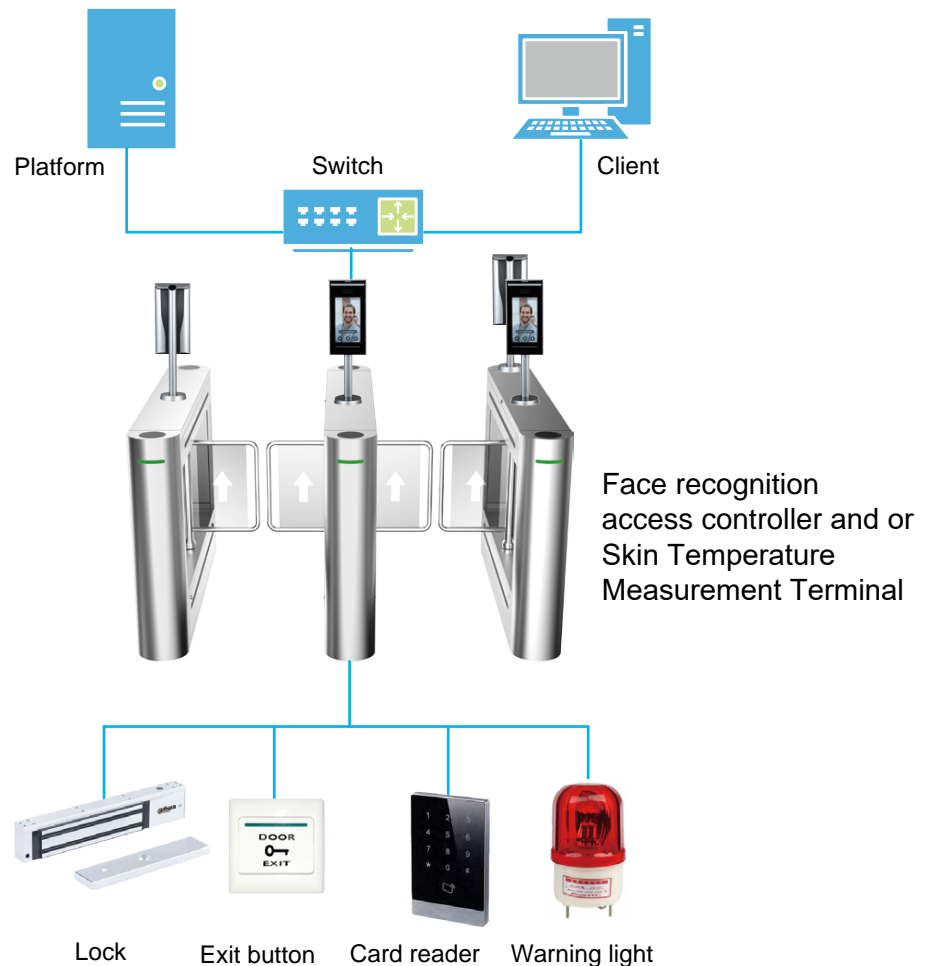

Application